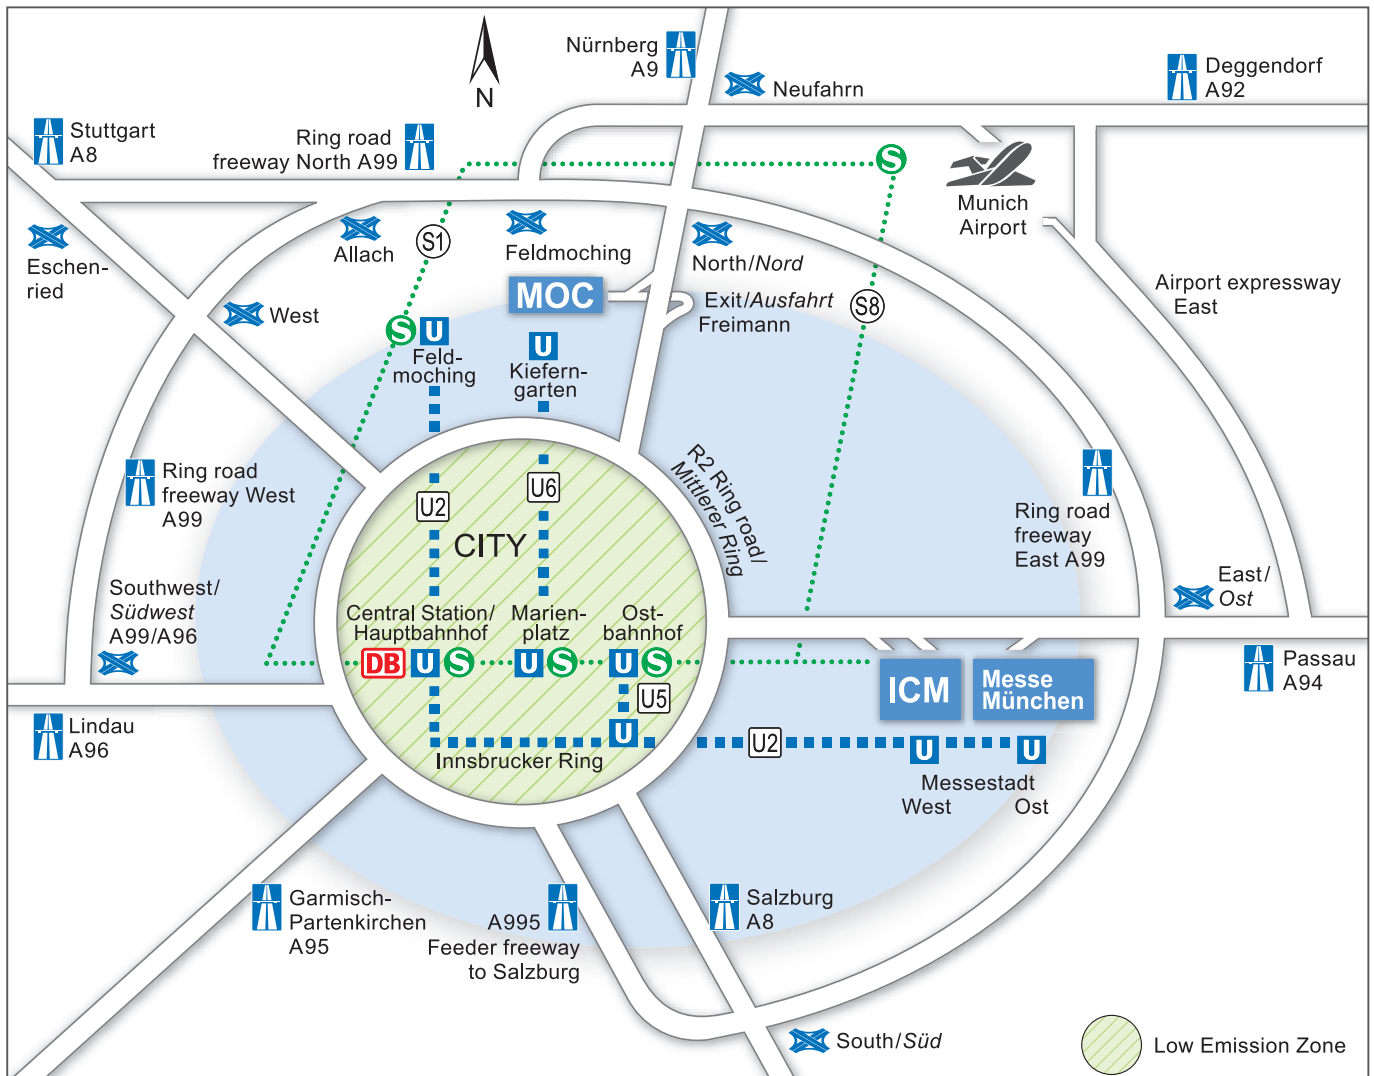

## HOW TO GET THERE

### Address

Messe München GmbH  
 Messengelände  
 81823 München, Germany  
 Tel. +49 89 949-20720  
 Fax +49 89 949-20729  
 info@messe-muenchen.de

- Messe München is located directly on the stop Messestadt West (U2)
- 18 minutes from downtown by subway
- Messe München is located directly on the A94—reach it by taking freeway exit München-Riem (Exit Nr. 5)
- 45-minute drive by car from Munich Airport
- Enough parking spaces available

### With navigation system

**Exhibition grounds/ICM**  
 Am Messeseesee  
 81829 München

**Parking Garage West**  
 Paul-Henri-Spaak-Str. 6  
 81829 München

**Management office  
 (Entrance above Gate 1)**  
 Willy-Brandt-Allee, 81829 München

**GPS coordinates  
 Messe München/ICM**  
 Longitude: 11.695547  
 Latitude: 48.134962

**West Entrance**  
 Am Messeseesee  
 81829 München

**North Entrance**  
 Paul-Henri-Spaak-Str. 12  
 81829 München