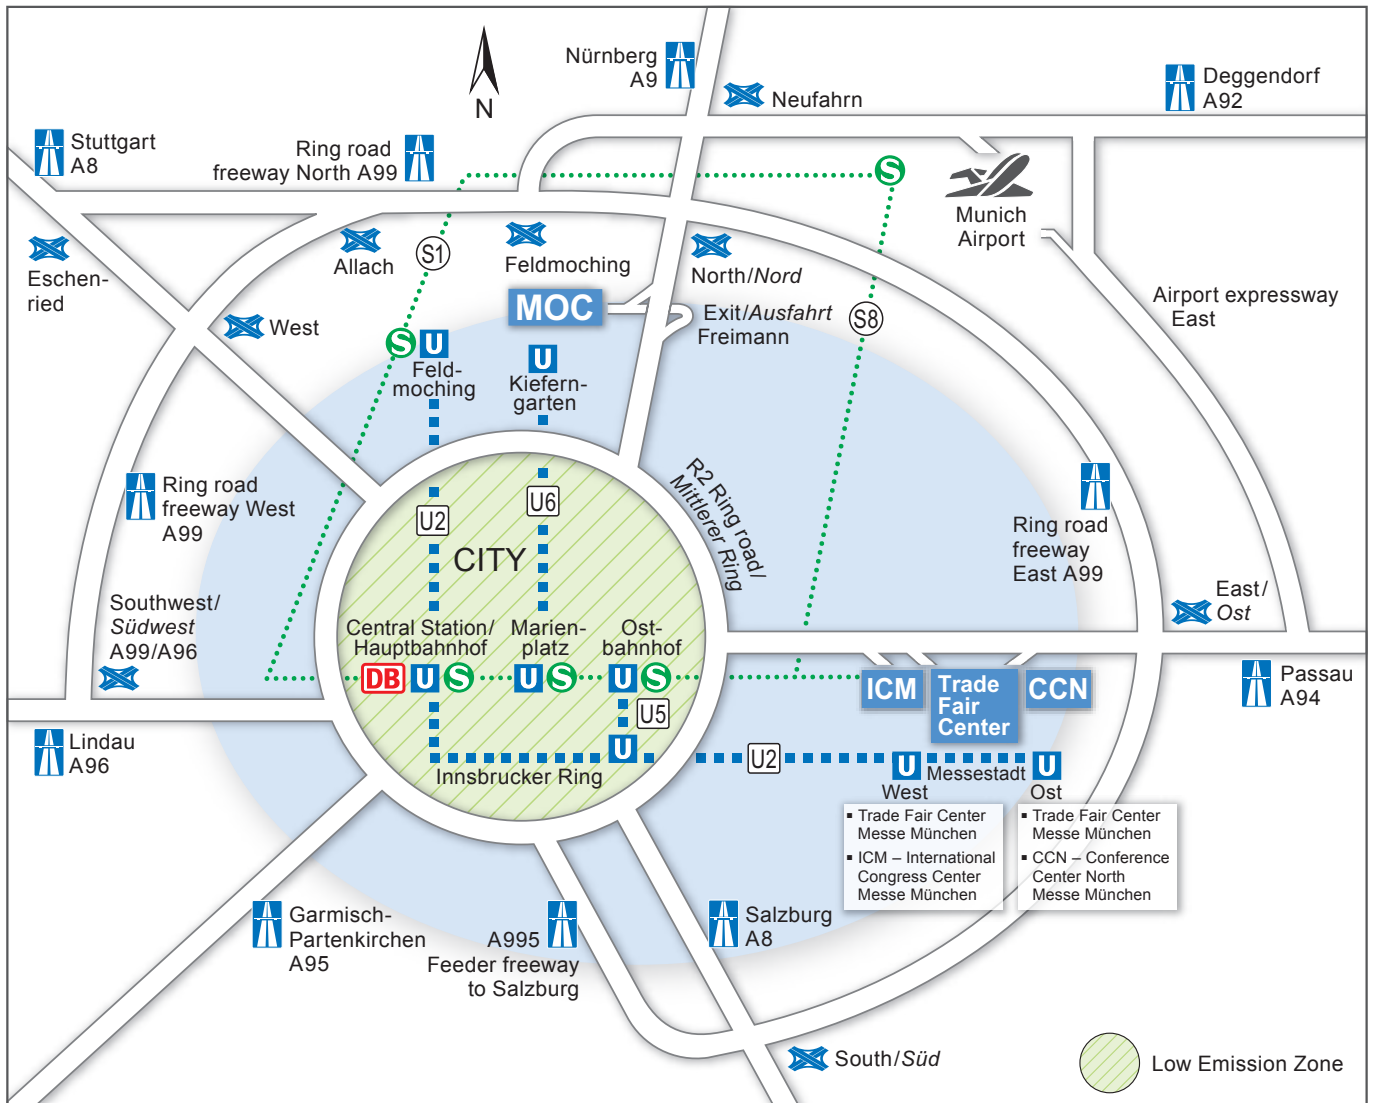

ICM – International Congress Center Messe München

HOW TO GET THERE

Address

ICM – International Congress Center Messe München
Am Messesee 6
81829 München, Germany
Tel. +49 89 949-20720
Fax +49 89 949-20729
newsline@messe-muenchen.de

- ICM – International Congress Center Messe München is located directly on the stop Messestadt West (U2)
- 18 minutes from downtown by subway
- ICM is located directly on the A94—reach it by taking freeway exit München-Riem (Exit Nr. 5)
- 45-minute drive by car from Munich Airport
- Enough parking spaces available

With navigation system

Exhibition grounds/ICM
Am Messesee
81829 München

Parking Garage West
Paul-Henri-Spaak-Str. 6
81829 München

Management office (Entrance above Gate 1)
Willy-Brandt-Allee, 81829 München

GPS coordinates Messe München/ICM
Longitude: 11.691732
Latitude: 48.136783

West Entrance
Am Messesee
81829 München

North Entrance
Paul-Henri-Spaak-Str. 12
81829 München

East Entrance
Am Messeturm 4
81829 München

A dynamic traffic control system regulates the flow of vehicles around the exhibition grounds. It directs incoming traffic and guides you to the nearest vacant parking space.